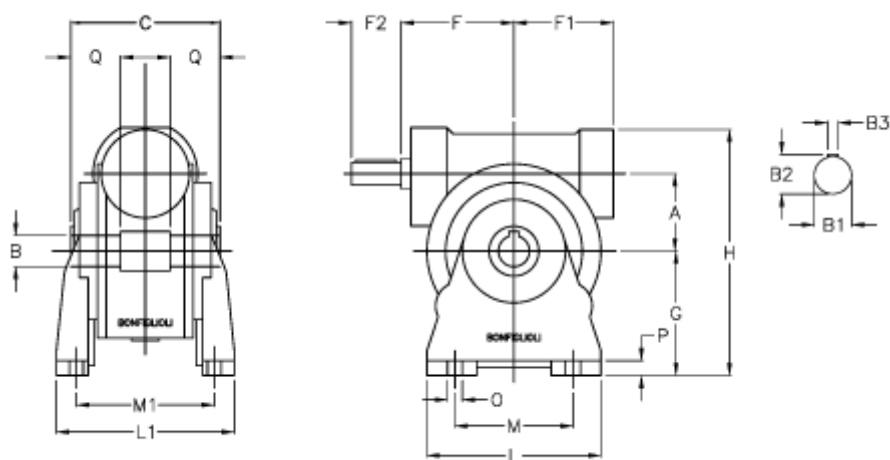

Article number: 3901130046200

Description: Worm gear with solid input shaft
VF 130A-46-HS

Measures

a	= 130.0	F1	= 154	P	= 18
B	= 45	g	= 195	Q	= 52.5
B1 E7	= 30	H	= 390		
B2	= 33.0	L	= 310		
B3 H9	= 8	L1	= 245		
C	= 165	m	= 220		
Description	= VF 130A-xx-HS	M1	= 191.0		
F	= 160.0	O	= 16.0		